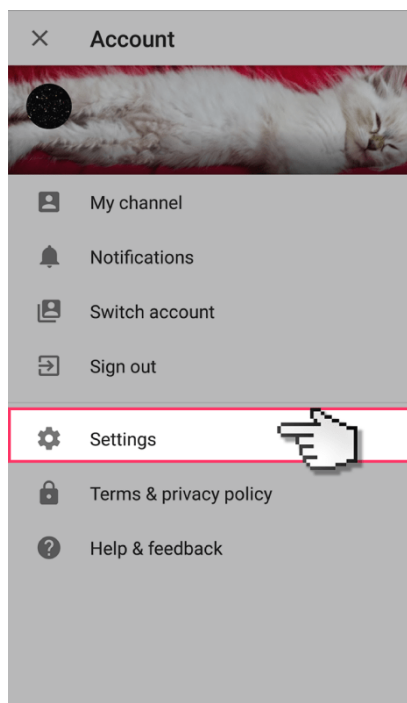

# YouTube App guide

Open up the YouTube app on your smartphone.

# YouTube App guide

Select your account icon to open the drop down menu and select 'Settings'.